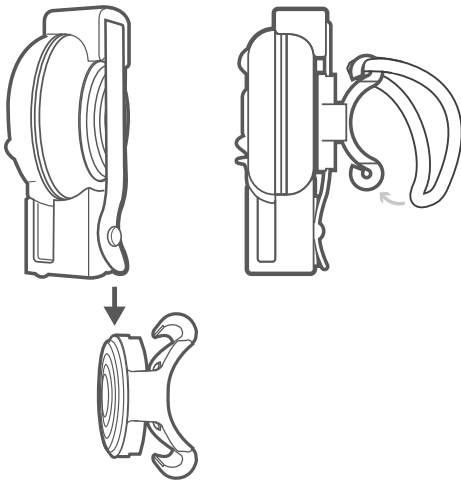

### ATTACH TO MOUNT:

### ATTACHMENT OPTION:

Zip Ties (not included) can be used for permanent attachment of mount and to secure to larger size bars

Note: Max width of Zip Ties is 5mm, (3/16")