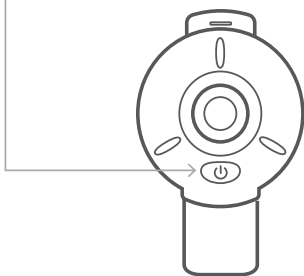

OPERATION MODES:

ACTION	LIGHT MODE	BRIGHTNESS	EST. RUN TIME
Press once (1)	Pulsing	100%	10 Hours
Press again (2)	Constant Beam	50%	3.5 Hours
Press again (3)	Pulsing	50%	20 Hours
Press again (4)	Constant Beam	100%	2.5 Hours
Press again (5)	Turn Off