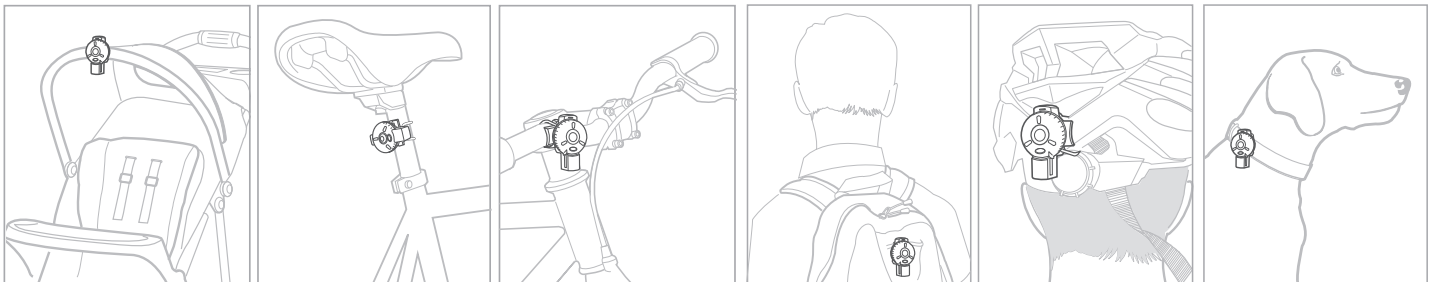

EASY ATTACHMENT ANYWHERE

For product & warranty information visit thebkin.com & deltacycle.com.

DELTA CYCLE CORP.

36 York Ave., Randolph, MA 02368 USA