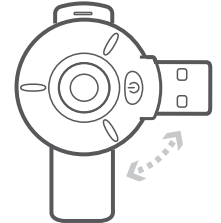

## THE ULTRA-BRIGHT PULSING SAFETY LIGHT

The lightweight and compact Bkin is easily clipped to clothing, pets, bikes or strollers for increased visibility, day or night. Simply recharge with USB.

### USB CHARGING:

Charge periodically in any USB port or when light appears dimmer.

**Charge Time:** approx 50 mins

Slow pulse while charging.

Constant light when fully charged.

Note: Failure to charge after extensive use may affect battery life.

### ATTACH TO MOUNT:

### ATTACHMENT OPTION:

Zip Ties (not included) can be used for permanent attachment of mount and to secure to larger size bars

Note: Max width of Zip Ties is 5mm, (3/16")