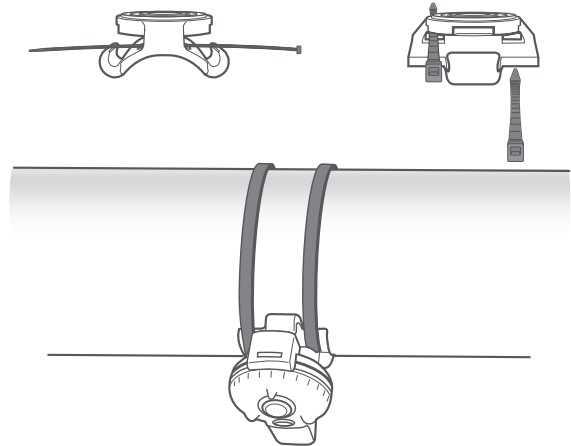

## THE ULTRA-BRIGHT PULSING SAFETY LIGHT

The lightweight and compact Bkin is easily clipped to clothing, pets, bikes or strollers for increased visibility, day or night. Simply recharge with USB.

### ATTACH TO MOUNT:

### ATTACHMENT OPTION:

Zip Ties (not included) can be used for permanent attachment of mount and to secure to larger size bars

Note: Max width of Zip Ties is 5mm, (3/16")