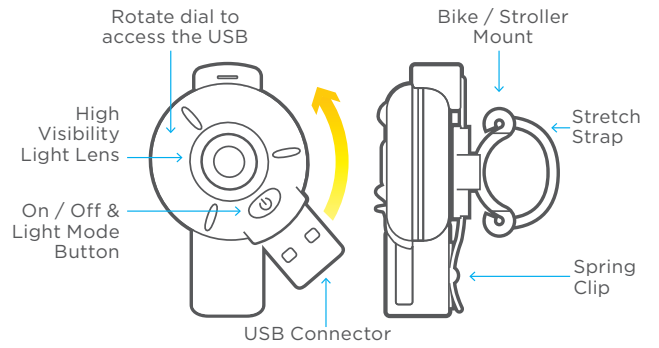

## THE ULTRA-BRIGHT PULSING SAFETY LIGHT

The lightweight and compact Bkin is easily clipped to clothing, pets, bikes or strollers for increased visibility, day or night. Simply recharge with USB.

### ATTACHMENT OPTION:

Zip Ties (not included) can be used for permanent attachment of mount and to secure to larger size bars

Note: Max width of Zip Ties is 5mm, (3/16")